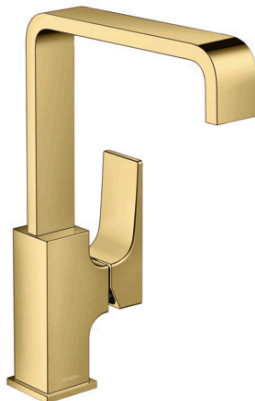

Metropol

Single lever basin mixer 230 with lever handle and push-open waste set

Surfaces: **Polished Gold Optic** Article Number: **32511990**

Description

product features

- consists of: single lever basin mixer, waste set
- ComfortZone 230
- projection 165 mm
- swivel range 120°
- spray type: normal spray
- maximum flow rate at 3 bar: 5 l/min
- ceramic cartridge
- temperature limitation adjustable
- suitable for continuous flow water heaters
- push-open waste set G 1¼
- material waste set: metal
- connection type: G ¾ connections
- connection dimension: DN15
- handle position on the side: bottom-side at the base body (not suitable for wash bowls)

Technology

Design awards

Product image

Scale drawing

Metropol**Single lever basin mixer 230 with lever handle and push-open waste set**Surfaces: **Polished Gold Optic** Article Number: **32511990**

Flowchart

Metropol
Single lever basin mixer 230 with lever handle and push-open waste set
 Surfaces: **Polished Gold Optic** Article Number: **32511990**

Exploded Drawing

Year of production: >07/19

Metropol

Single lever basin mixer 230 with lever handle and push-open waste set