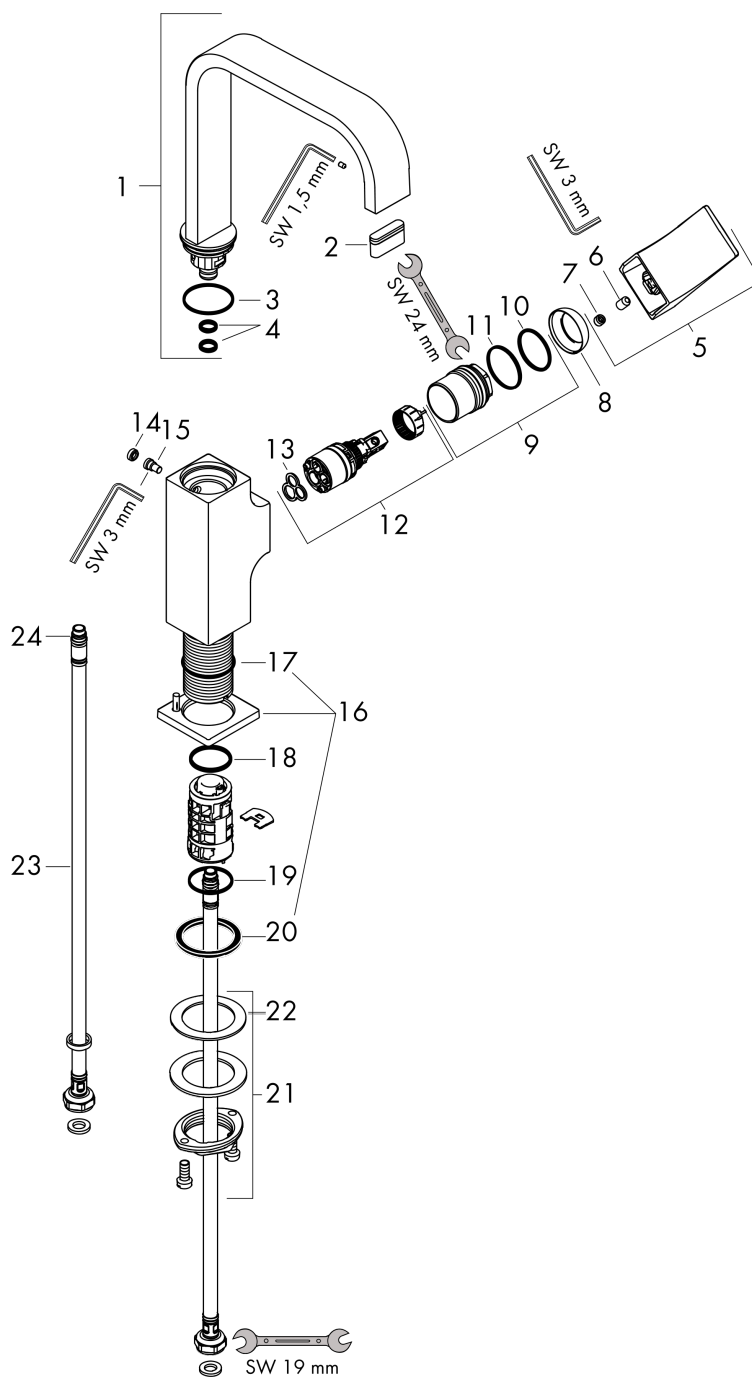

Metropol

Single lever basin mixer 230 with lever handle and push-open waste set

Surfaces: **Polished Gold Optic** Article Number: **32511990**

Description

product features

- consists of: single lever basin mixer, waste set
- ComfortZone 230
- projection 165 mm
- swivel range 120°
- spray type: normal spray
- maximum flow rate at 3 bar: 5 l/min
- ceramic cartridge
- temperature limitation adjustable
- suitable for continuous flow water heaters
- push-open waste set G 1¼
- material waste set: metal
- connection type: G ¾ connections
- connection dimension: DN15
- handle position on the side: bottom-side at the base body (not suitable for wash bowls)

Metropol
Single lever basin mixer 230 with lever handle and push-open waste set
 Surfaces: **Polished Gold Optic** Article Number: **32511990**

Exploded Drawing

Year of production: >07/19

Metropol

Single lever basin mixer 230 with lever handle and push-open waste set

Surfaces: **Polished Gold Optic** Article Number: **32511990**

Spare part list

Year of production: >07/19

Pos.	Description	Article Number	Price	PU
1	spout 165 mm	93084990	-	1
2	spray former	93085000	-	1
3	O-ring 30x1,5	98433000	-	1
4	O-ring 8x2	98112000	-	1
5	handle	93082990	-	1
6	hollow set screw M6x10 DIN 916	96029000	-	1
7	screw cover	95704000	-	1
8	flange	95493990	-	1
9	nut	93086000	-	1
10	O-Ring 22x2	98185000	-	1
11	O-ring 27x1,5	92527000	-	1
12	cartridge, assy	97685000	-	1
13	seal	98865000	-	1
14	plug	93087000	-	1
15	screw	93088000	-	1
16	escutcheon	93048990	-	1
17	O-ring 32x1,5	92936000	-	1
18	O-ring 24x2	98388000	-	1
19	O-ring 26x1,5	98390000	-	1
20	flat seal	98749000	-	1
21	fixing set (Ø 32)	13961000	-	1
22	lever collar	97548000	-	1
23	connection hose 450 mm M8x0,75 G3/8	97206000	-	1
24	O-ring 6,6x1,6	93019000	-	1
a	push-open waste set	50100990	-	1
b	fixation extension 35 mm	13898000	-	1